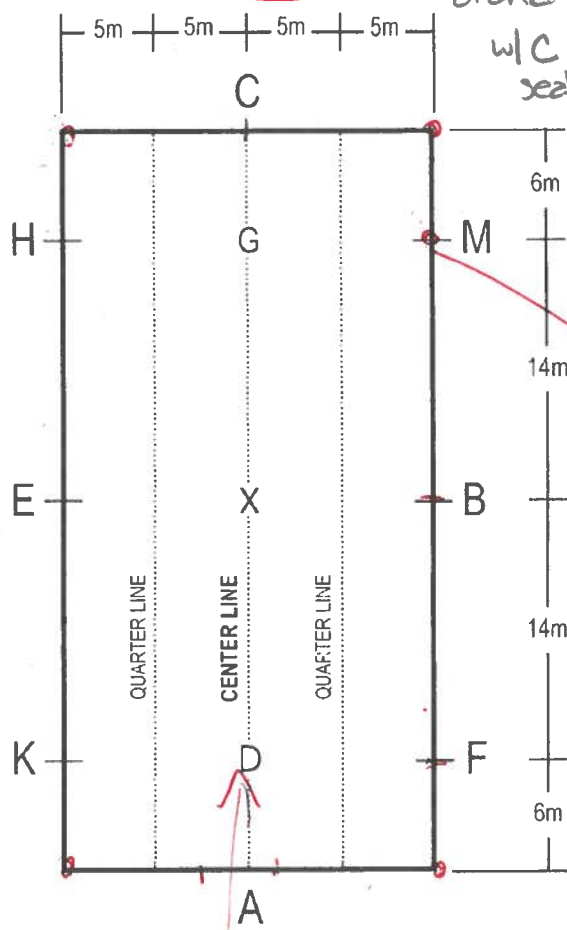

Warm-up

Changote ↑

Spinner Lane road

Changote

Dressage Arena Set-Up

STANDARD ARENA

SMALL ARENA

arena is straight, aligned w/C at the judge's seat

sumner's tape to mark letter position

put extra "hat" on top of non-hidden