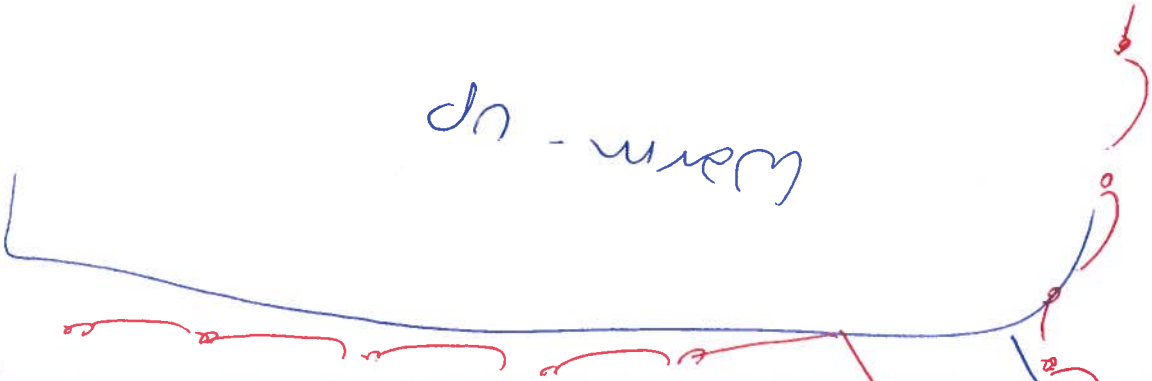

Warm-up

Changote ↑

Spinner Lane road

Changote

Dressage Arena Set-Up

STANDARD ARENA

SMALL ARENA

arena is straight, aligned w/C at the judge's seat

sumner's tape to mark letter position

put extra "hat" on top of non-hidden