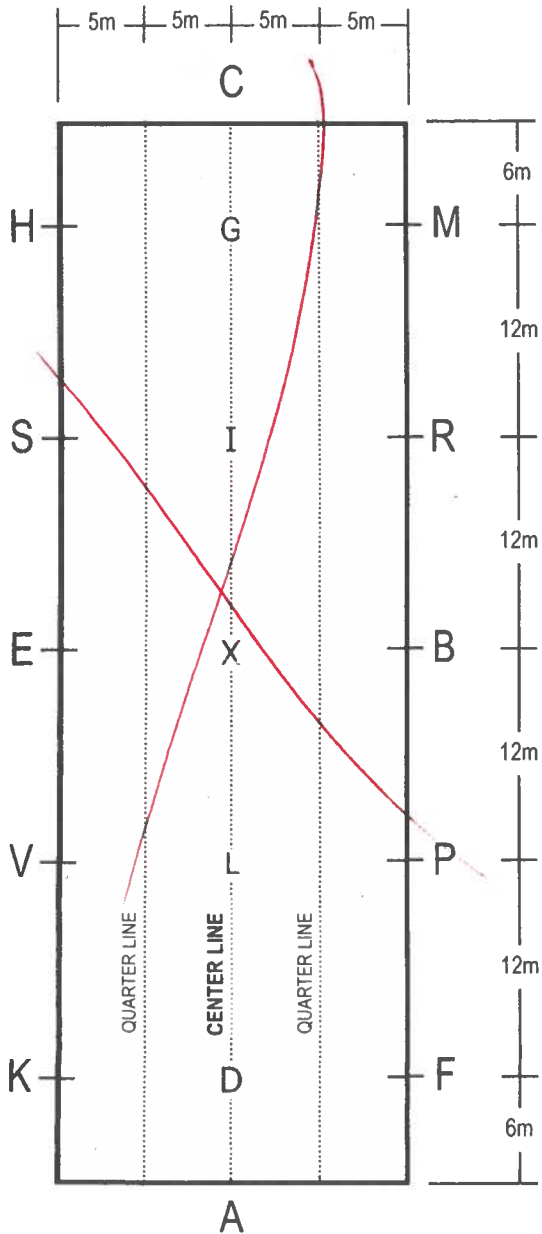

Warm-up

Changote ↑

Spinner Lane road

Changote

Dressage Arena Set-Up

STANDARD ARENA

SMALL ARENA

arena is straight, aligned w/C at the judge's seat

sumner's tape to mark letter position

put extra "hat" on top of non-hidden