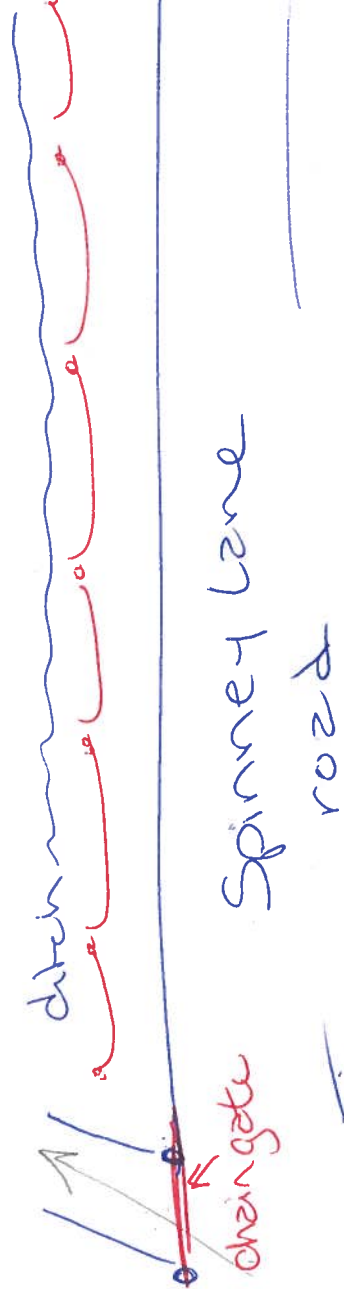

Warm-up

Changote ↑

Spinner Lane road

Changote

Dressage Arena Set-Up

STANDARD ARENA

SMALL ARENA

arena is straight, aligned w/C at the judge's seat

sumner's tape to mark letter position

put extra "hat" on top of non-hidden