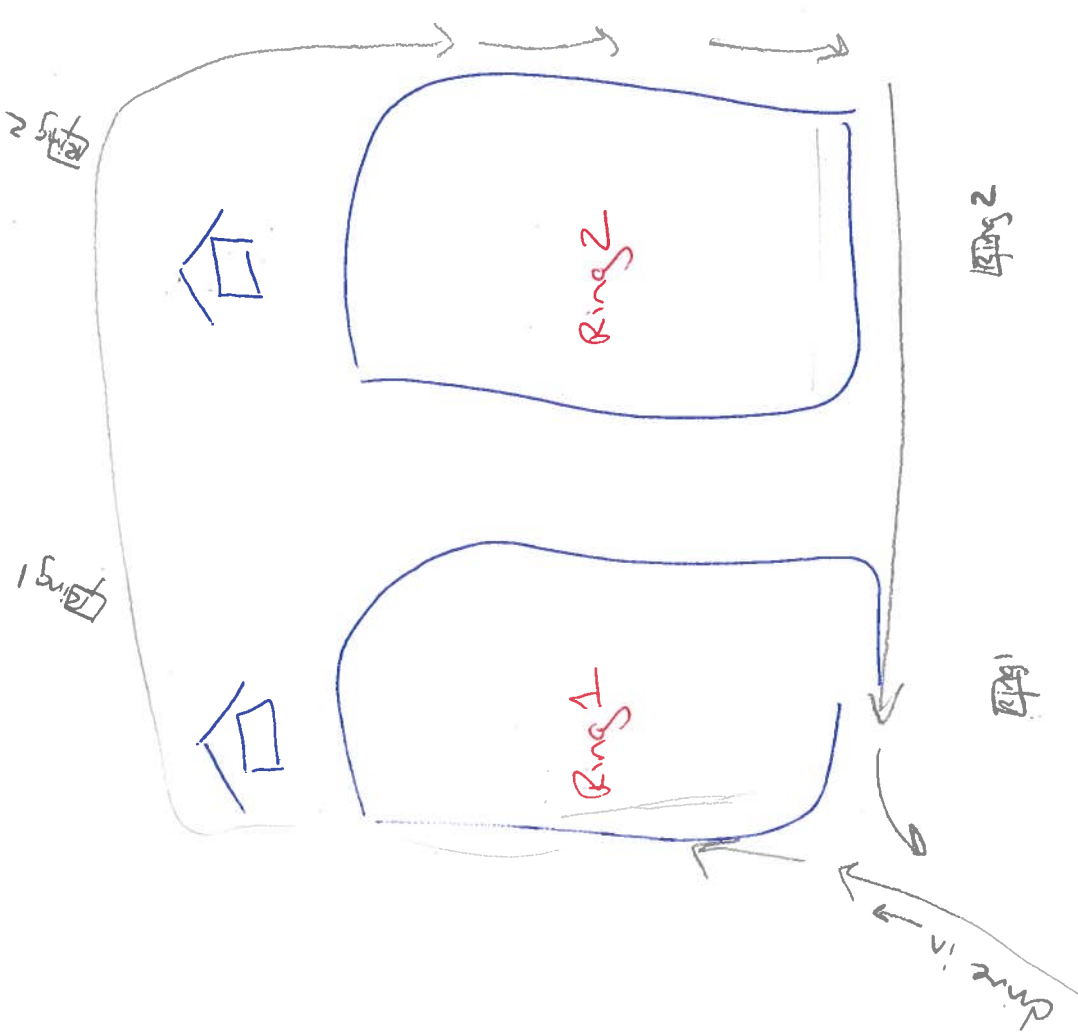

Warm-up

Changote ↑

Spinner Lane road

Changote

Dressage Arena Set-Up

STANDARD ARENA

SMALL ARENA

arena is straight, aligned w/C at the judge's seat

sumner's tape to mark letter position

put extra "hat" on top of non-hidden